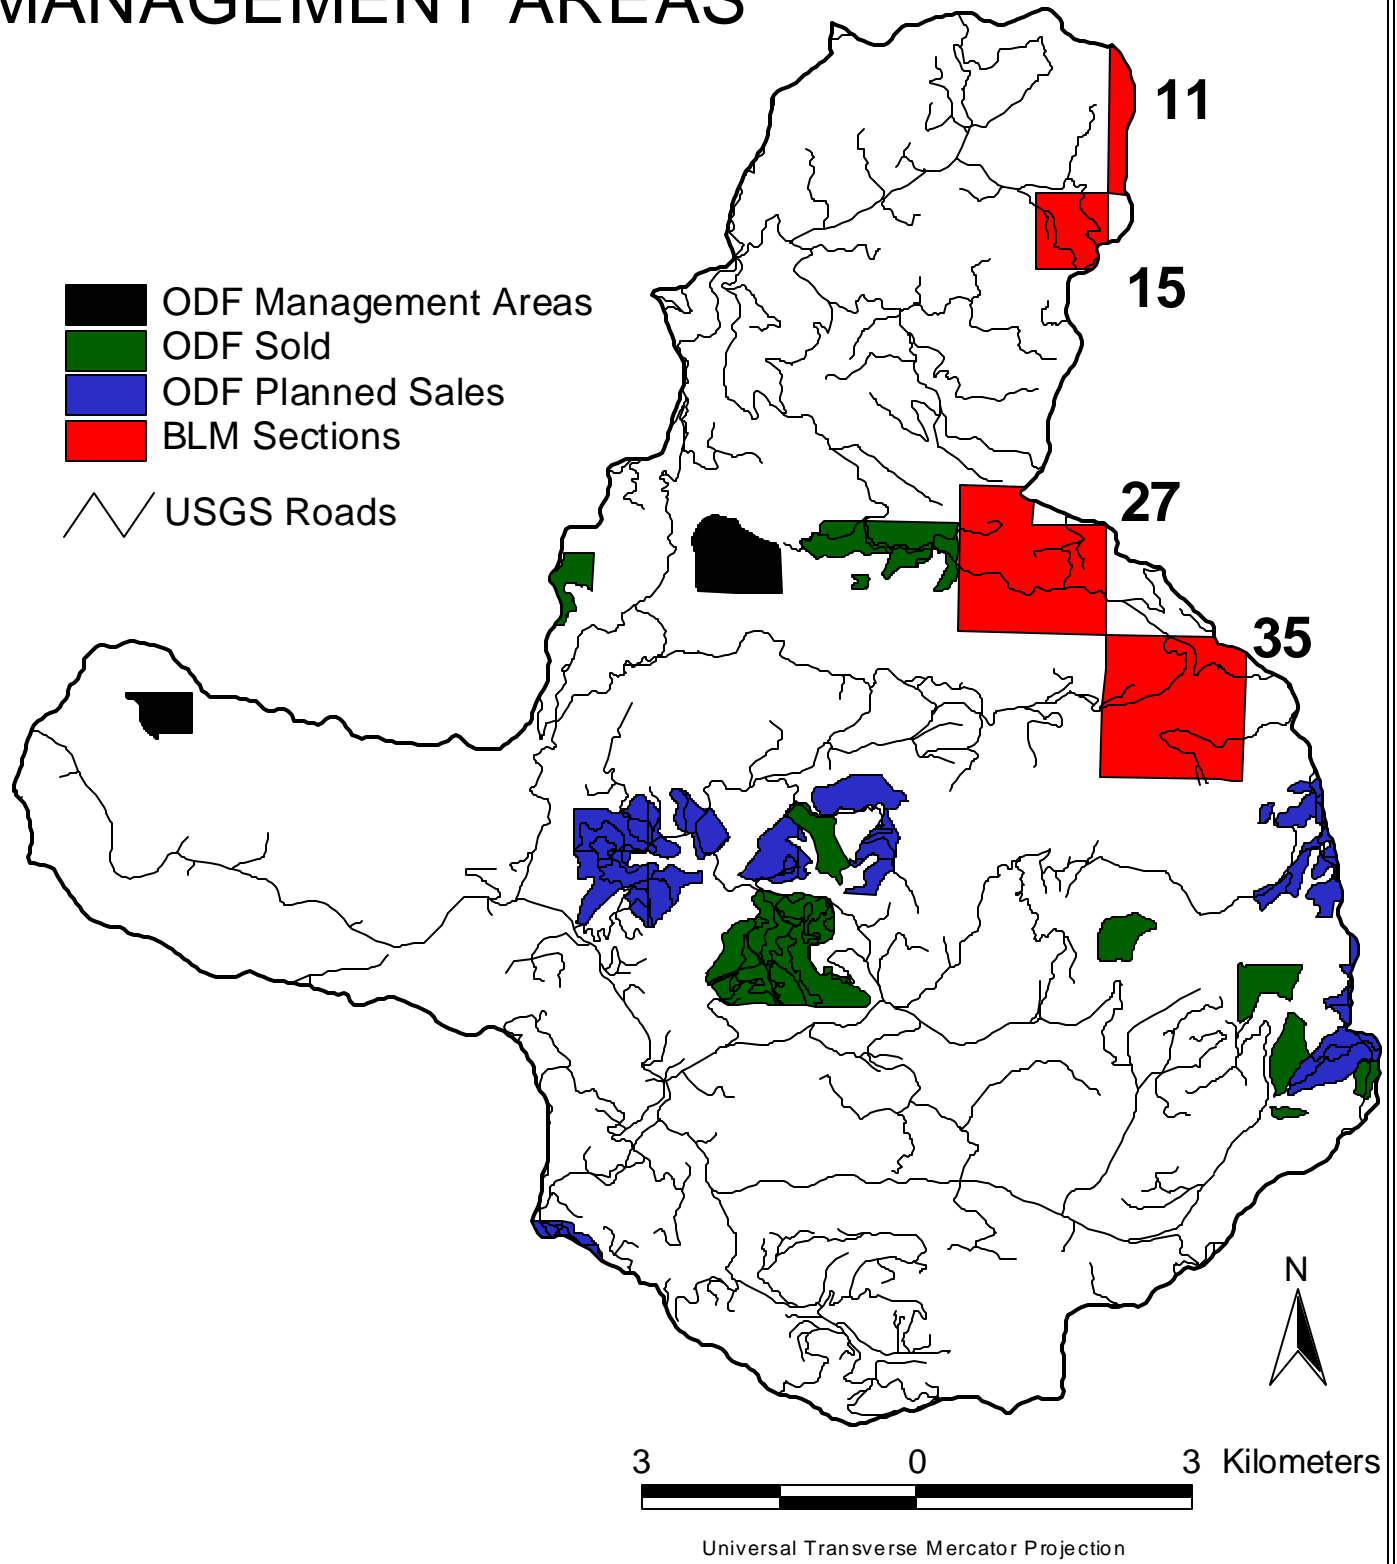

MANAGEMENT AREAS

Figure 3.14. Management areas and sale parcels.

	Earth Design Consultants, Inc.	
	800 NW Starker, Suite 31 Corvallis, OR 97330 (541) 757-7896 http://www.earthdesign.com	Group Point Consultants 2625 NW Mulkey Avenue Corvallis, OR 97330 (541) 752-7671 http://www.peak.org/~brophy/